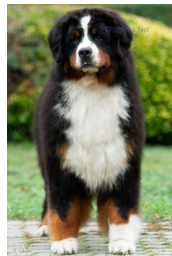

CH-HR HU CH TULIPANOS BERNI A'PROPOS
MET BSH.919/19 | 2019 - | BG#206736
HD-A ED-0 DM

TULIPÁNOS BERNI XTRA BIGGUS DICKUS
MET.BSH.518/17 | 2016 - | BG#138974
HD-A ED-0

FUNATIC FUNTASTIC
F153633/15 | 2015 - | BG#127092
HD-(A) DR LASZLO SIVER ED-(0) DR LASZLO SIVER EYES CARD