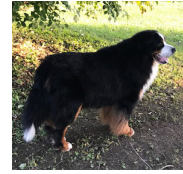

GCH AYEHLI'S KEEPER OF THE KEYS
WS32988201 | 2009 - 2019 | BG#72673
OFA/H-E OFA/EL CERF CARD vWD DM