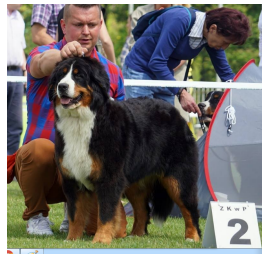

PL CH EFFI SERCE DOMU
PKR.II-126852 | 2016 - | BG#155410
HD-A ED-0