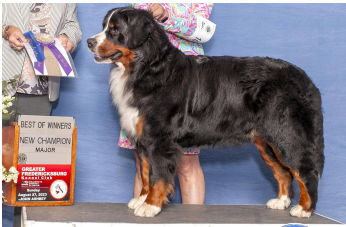

GCH WINTERGREEN'S EVERY SAILOR'S DREAM
WS61790101 | 2018 - | BG#152024
OFA/H-G OFA/EL EYES CARD vWD DM

DAM:
CH SOMMERFELD'S TASTE MY FIRST CHAMPAGNE
WS72486101 | 2021 - | BG#201971
OFA/H-F OFA/EL EYES CARD vWD DM

CH BLACKROCK SMOOTH SAILING TO WINTERGREEN
WS53234102 | 2016 - | BG#130045
OFA/H-G OFA/EL EYES vWD DM

CH MOUNTAIN VIEW FARMS OWING IT ALL TO MOM
WS46466303 | 2013 - 2022 | BG#109478
OFA/H-G EYES CARD DM

SOMMERFELD'S OOH LA LA
WS55447901 | 2016 - | BG#141783
OFA/H-E EYES CARD vWD DM

CH SOMMERFELD'S KISS THEM FOR ME
WS40155601 | 2012 - 2022 | BG#89546
OFA/H-G OFA/EL EYES CARD DM