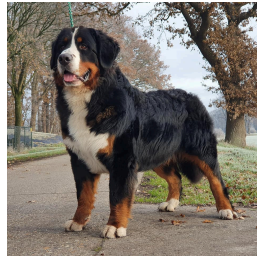

IABCA Int CH IABCA Int JrPCh SHEPHERDSPATCH TRULY MARBLE-OUS

DOB: Jun 3, 2024 -

Sex: M **Reg#:** WS84281504 (AKC)

Owner: DEBORAH SAKS

Cert/Test: DM

BG#223901

BERNERDALENS NICKELBACK

SE46975/2014 | 2014 - 2023 | BG#146576