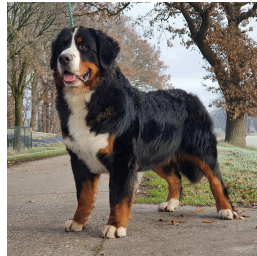

CH IABCA Int CH IABCA Int JrPCh SHEPHERDSPATCH TRULY MARBLE-OUS
DOB: Jun 3, 2024 - **Sex:** M **Reg#:** WS84281504 (AKC)
Owner: DEBORAH SAKS
Cert/Test: DM
BG#223901

BERNERDALENS NICKELBACK
 SE46975/2014 | 2014 - 2023 | BG#146576

JCH JCH PÄROXX VOM DURRBACHLER WALD
 NHSB 3136669 | 2018 - | BG#155474
 HD-20888 ED-23916

NL CH DEVAEL THAT'LL DO SUE VDW
 NHSB 3011492 | 2014 - | BG#142731
 HD-A ED-VRJ

MD CH SENNENLAND'S GRAND CANYON
 MET.BSH.624/12 | 2012 - | BG#118479
 HD A ED 00