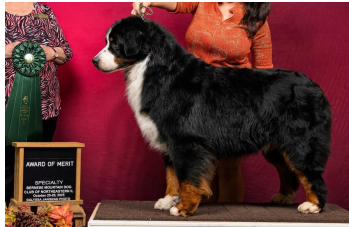

SIRE:

GCH LAVISH'S SPEED AND POWER

WS78426103 | 2022 - | BG#209679
OFA/H-G CARD vWD DM