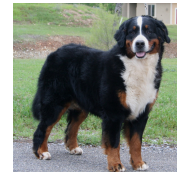

CH EBNET'S HOLLYWOOD LEGEND

DOB: May 21, 2023 - **Sex:** M **Reg#:** WS80983102 (AKC)
Owner: JENNIFER ZAAVER & TODD ZAAVER
Cert/Test: OFA/H-G OFA/EL EYES vWD DM
BG#214777

GCH LOVAHAGENS EMO
WS25307901 | 2007 - 2017 | BG#65387
OFA/H-E OFA/EL CERF CARD vWD DM

CH DRIFTLESS FLYING HIGH TO SUNSHINE
WS49909604 | 2015 - | BG#123183
OFA/H-G OFA/EL EYES CARD

DRIFTLESS HARVEST THE STORM
WS42974902 | 2012 - | BG#94841
OFA/H-G OFA/EL CARD DM

SIRE:
CH SUNSHINE'S CREAM OF THE CROP
WS59329403 | 2017 - | BG#154466
OFA/H-G OFA/EL EYES CARD vWD DM