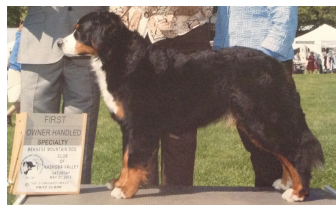

SPRUCE PEAK MAINE'S MOUNTAIN DOVE

WS41473201 | 2012 - 2021 | BG#90306
OFA/H-G OFA/EL EYES CARD DM