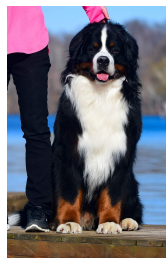

CH SUMMERS' BEST DIL'EMMA EVER

DOB: Sep 3, 2021 - **Sex:** F **Reg#:** WS74062802 (AKC)
Owner: JOANNE PRELLBERG
Cert/Test: OFA/H-G OFA/EL EYES CARD vWD DM
BG#196799

Am/Can CH WINTERTHUR'S MAGIC DRAGON
WP79726304 | 1997 - 2001 | BG#16450
OFA/H-G OFA/EL CARD

Am/Can CH PEACEFIELD FLASHBACK V DRAGON
WS00384301 | 2001 - 2007 | BG#36976
OFA/H-E OFA/EL CARD

CH PEACEFIELD'S BLYTHE SPIRIT
WP89631304 | 1998 - 2006 | BG#35116
OFA/H-G

SIRE:

Am/Can CH ANASTASIA SUMMERS IN DILLON

WS08774201 | 2004 - 2013 | BG#22606
OFA/H-G OFA/EL CERF CARD vWD

CH LITTLE MTN'S HOLLYWOOD NITES

WP78837403 | 1997 - 2006 | BG#16233
OFA/H-E OFA/EL CERF CARD

CH ADESA SMOKE SIGNAL OVER LIL' MTN

WR02451606 | 2001 - 2013 | BG#37366
OFA/H-G OFA/EL CERF

L'MTN PLAYS WITH FIRE AT ADESA

WP87014404 | 1998 - 2009 | BG#35186
OFA/H-G OFA/EL

GCH LAVENDER HILLS SUMMER IN THE CITY

WS40999906 | 2012 - 2021 | BG#87343
OFA/H-G OFA/EL EYES CARD vWD DM

GCH LAVENDER HILL SUMMERS' FEAR NO ROCK

WS48594105 | 2014 - 2021 | BG#116357
OFA/H-G OFA/EL EYES CARD vWD DM

DAM:

GCH SUMMERS' ANASTASIA TREASURED GODIVA

WS62054707 | 2018 - | BG#153617
OFA/H-G OFA/EL EYES vWD DM

GCH TRIPLE B'S MORE BANG FOR YOUR BUCK MISS

WS40325402 | 2012 - 2023 | BG#89643
OFA/H-G OFA/EL EYES vWD DM

ANASTASIA SUMMERS' SUGAR HIGH

WS52243401 | 2015 - | BG#127423
OFA/H-G OFA/EL EYES

CH SE UCh HICKORY'S ALL STEAMED UP

WS27571501 | 2008 - 2017 | BG#63096
OFA/H-E OFA/EL EYES CARD vWD DM

ANASTASIA'S EXPECT THE UNEXPECTED

WS33262602 | 2010 - 2017 | BG#74451
OFA/H-E OFA/EL CERF vWD DM