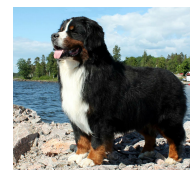

GCH TRIPLE B'S MORE BANG FOR YOUR BUCK MISS

WS40325402 | 2012 - 2023 | BG#89643
OFA/H-G OFA/EL EYES vWD DM

ANASTASIA SUMMERS' SUGAR HIGH

WS52243401 | 2015 - | BG#127423
OFA/H-G OFA/EL EYES