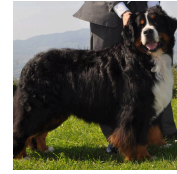

**GCH SPRING'S CAROLINA GIRL**

**DOB:** Oct 5, 2020 - **Sex:** F **Reg#:** WS70136702 (AKC)  
**Owner:** NANCY FUSELIER, DVM & HELEN WRIGHT & ROBERT WRIGHT  
**Cert/Test:** CARD  
**BG#189330**

**ELENBERNER BORN TO WIN**  
RKF 3930875 | 2013 - | BG#124778  
RKF.HD-A RKF.ED-0