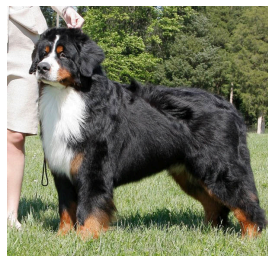

GCH GREAT LAKES DANISH TREASURE
WS30564802 | 2009 - 2016 | BG#71176
OFA/H-G OFA/EL CERF CARD vWD DM