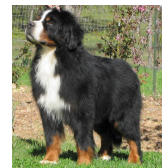

Am/Can CH DOREMIS GLOBETROTTER VON ASK
WR00726701 | 2000 - 2011 | BG#35994
GDC/H-E GDC/EL EYES CARD vWD DM